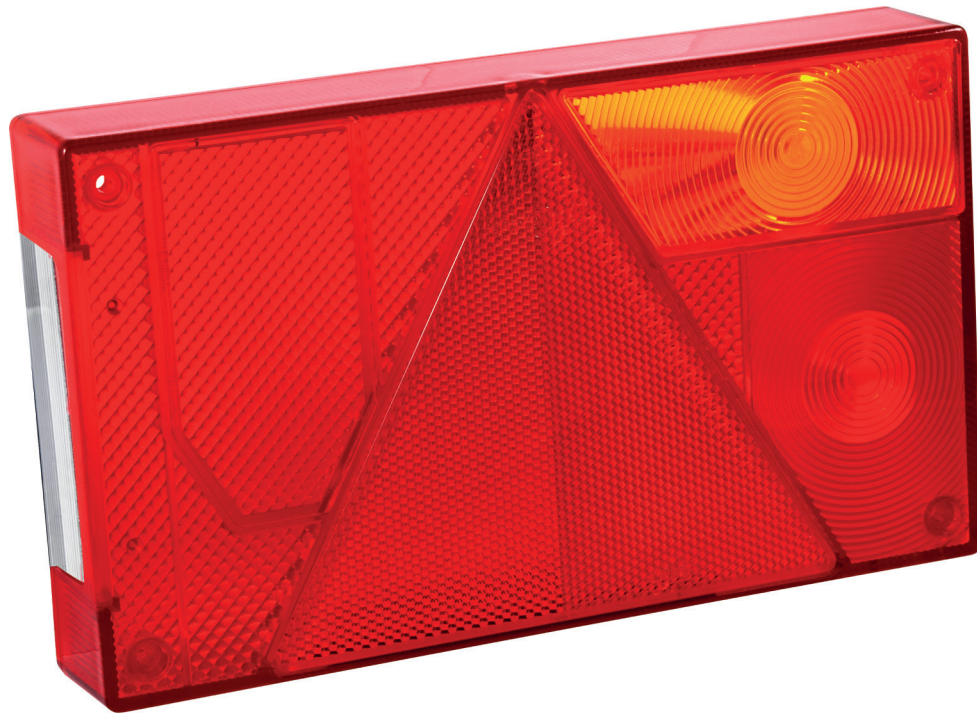

Rear combination LT-220/P/PM lamp lens

ITEM No.: 12201220007

Related lamps:

LT-220/P/PM+TR
LT-220/P/PM+TR+ZT